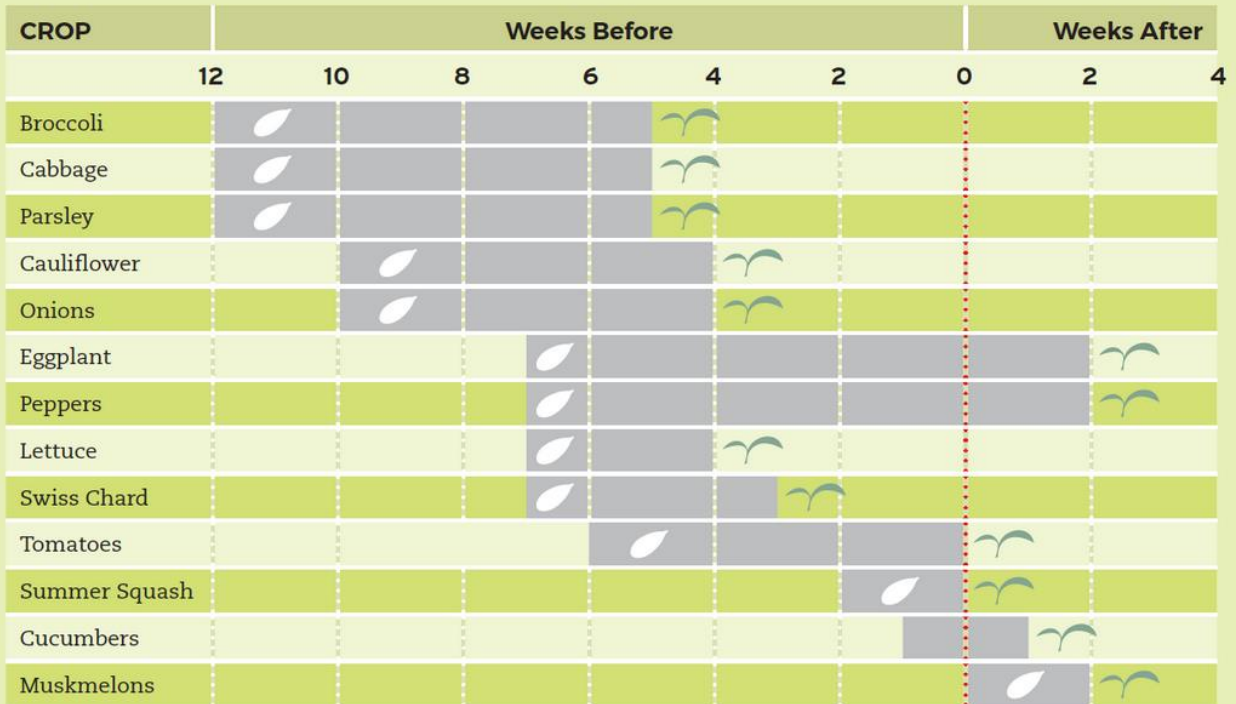

SPRING INDOOR SEED-STARTING SCHEDULE

 = Indoor Growth, started with seeds
  = Plants ready for transplanting